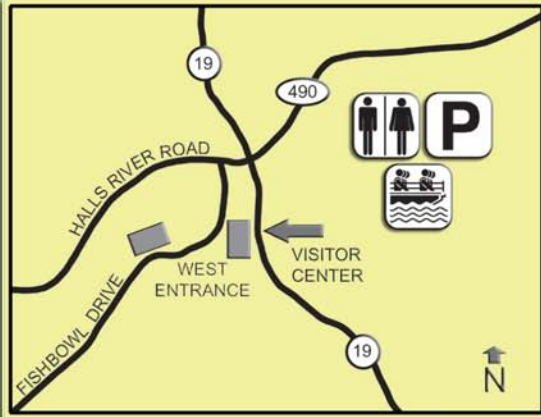

EDUCATIONAL PROGRAMS

Manatee
11:30 am, 1:30 pm, 3:30 pm

Wildlife Encounters
10:30 am, 2:30 pm

Alligator & Hippopotamus
12:30 pm

Smoking is prohibited
inside the wildlife park